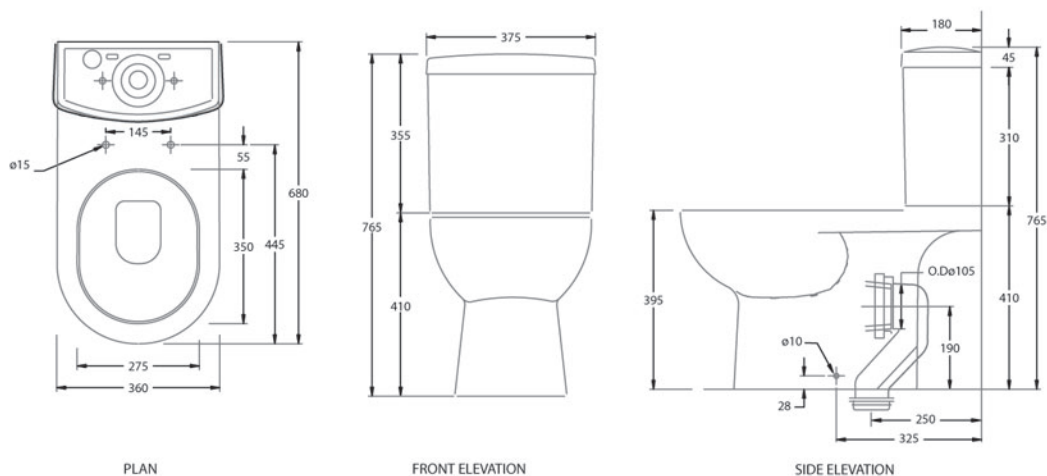

C85/T85P Close Coupled Water Closet

- Close coupled washdown pedestal water closet with horizontal or bottom outlet.
- 6 litres button activated cistern and lid in vitreous china and plastic internal fittings with bent outlet connector.
- Soft close seat and cover.

Washdown:

BO: 250 mm
HO: 190 mm

Note: All dimensions are in mm.

ECONAX SDN. BHD. (805416-M)

No. 27, Jalan Kartunis U1/47, Temasya Glenmarie, Seksyen U1, 40150 Shah Alam, Selangor Darul Ehsan. Tel: 603-8022 6000 Fax: 603-8022 6199

Disclaimers

www.econax.com.my

Reference:20090311